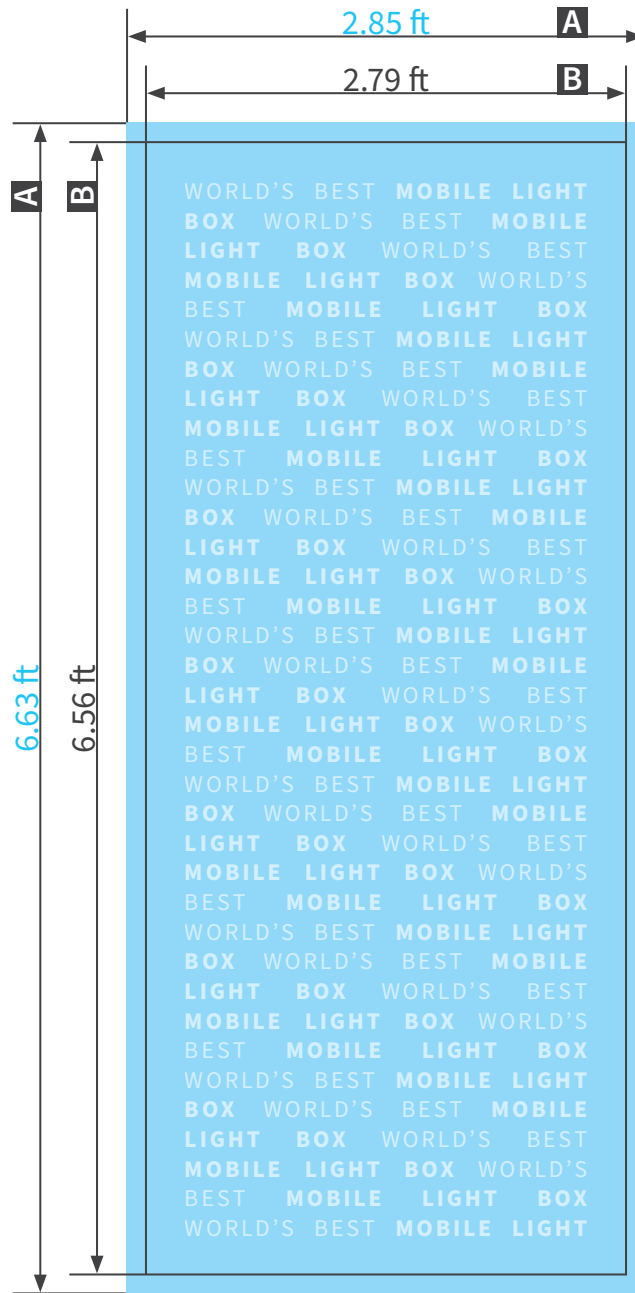

Mobile Light Box

2.79x6.56 ft

A = Artwork format
B = Finished format

Artwork Requirements:

Format: PDF or TIF

Minimum resolution: 100 ppi (for scale 1 to 1)

Remove crops and all extra markings before saving file

Bleed (x): **0.39 in**

Safety distance (z): **1.18 in**

**This file is for informational purposes only and is not to scale.*

WORLD'S BEST MOBILE LIGHT BOX