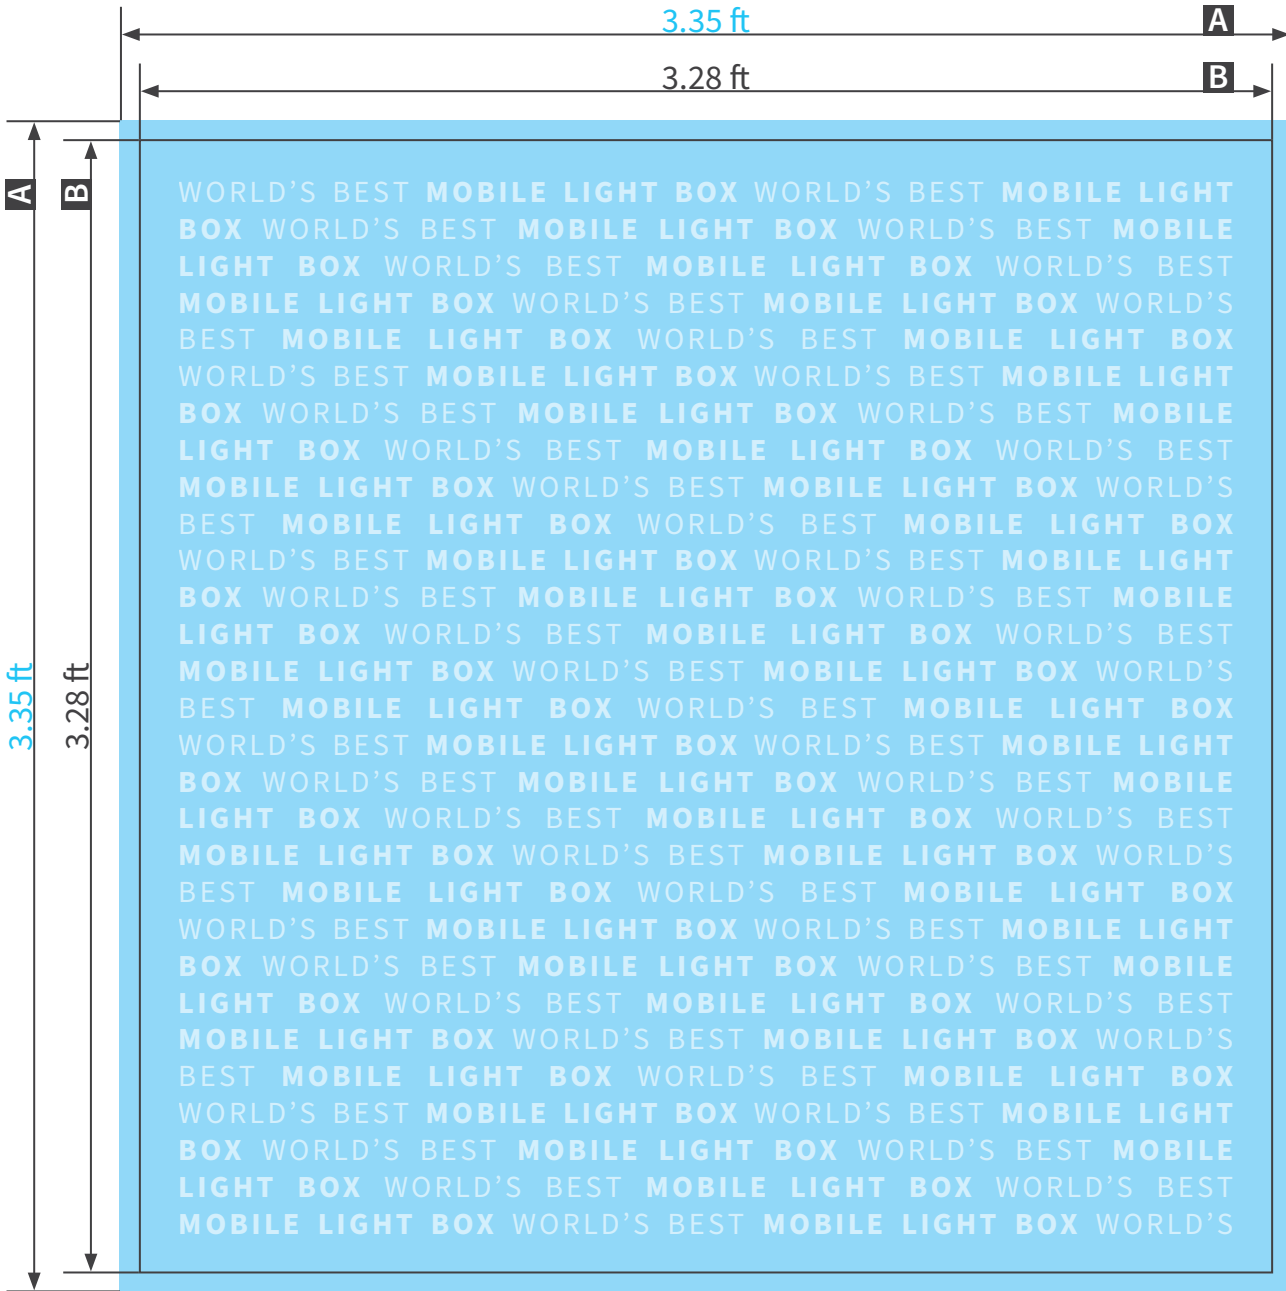

Mobile Light Box

3.28x3.28 ft

A = Artwork format
B = Finished format

Bleed (x): **0.39 in**
Safety distance (z): **1.18 in**

Artwork Requirements:

Format: PDF or TIF

Minimum resolution: 100 ppi (for scale 1 to 1)

Remove crops and all extra markings before saving file

**This file is for informational purposes only and is not to scale.*

WORLD'S BEST MOBILE LIGHT BOX