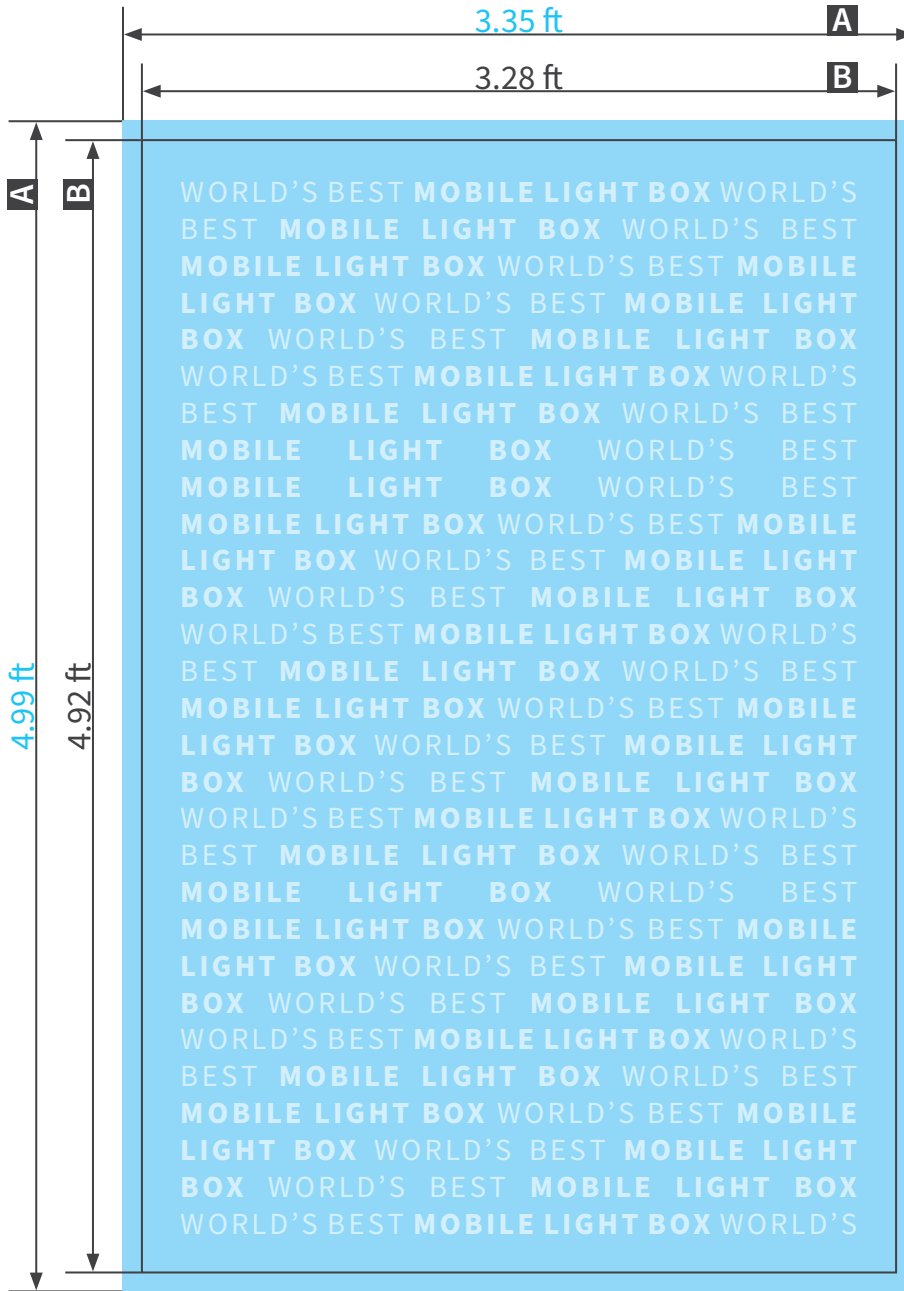

Mobile Light Box

3.28x4.92 ft

A = Artwork format
B = Finished format

Artwork Requirements:

Format: PDF or TIF

Minimum resolution: 100 ppi (for scale 1 to 1)

Remove crops and all extra markings before saving file

Bleed (x): **0.39 in**

Safety distance (z): **1.18 in**

**This file is for informational purposes only and is not to scale.*

WORLD'S BEST MOBILE LIGHT BOX