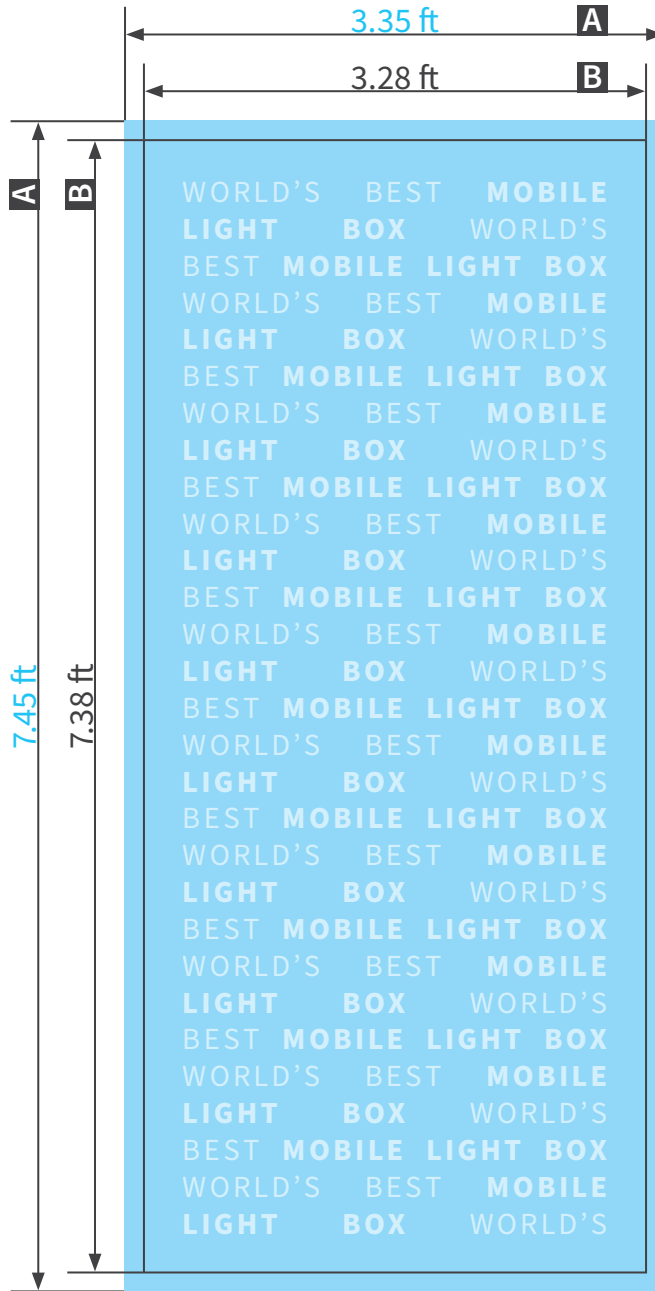

Mobile Light Box

3.28x7.38 ft

A = Artwork format
B = Finished format

Artwork Requirements:

Format: PDF or TIF

Minimum resolution: 100 ppi (for scale 1 to 1)

Remove crops and all extra markings before saving file

Bleed (x): **0.39 in**

Safety distance (z): **1.18 in**

**This file is for informational purposes only and is not to scale.*

WORLD'S BEST MOBILE LIGHT BOX