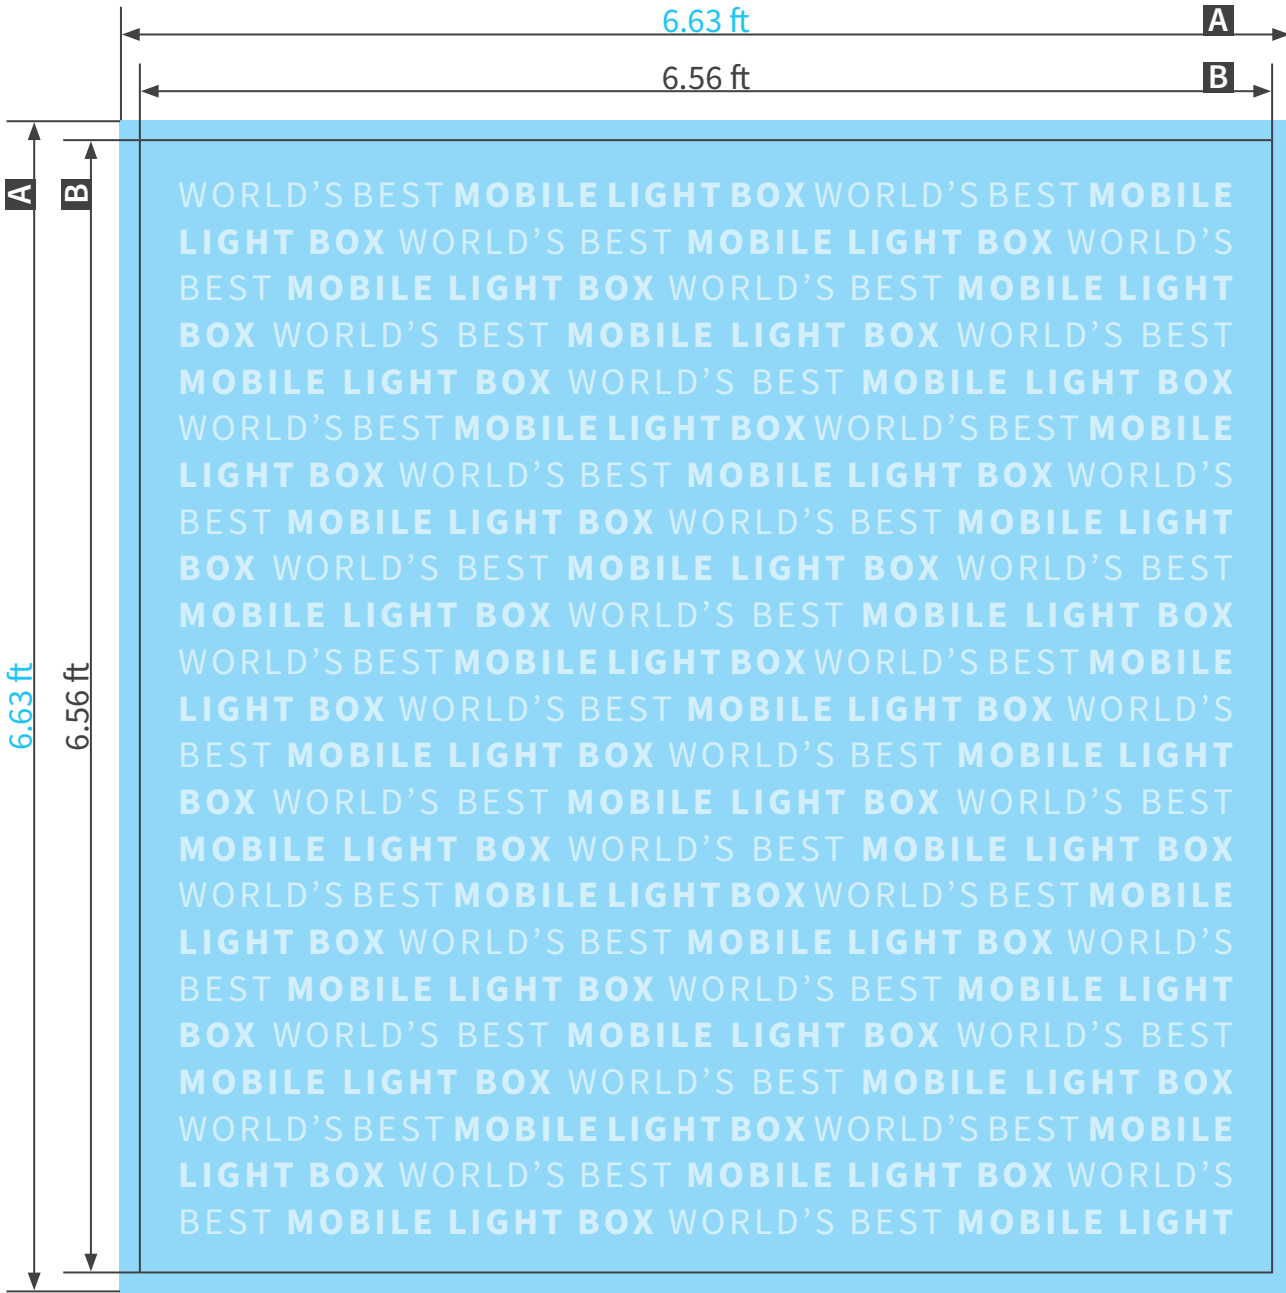

Mobile Light Box

6.56x6.56 ft

A = Artwork format
B = Finished format

Bleed (x): **0.39 in**
Safety distance (z): **1.18 in**

Artwork Requirements:

Format: PDF or TIF

Minimum resolution: 100 ppi (for scale 1 to 1)

Remove crops and all extra markings before saving file

**This file is for informational purposes only and is not to scale.*

WORLD'S BEST MOBILE LIGHT BOX