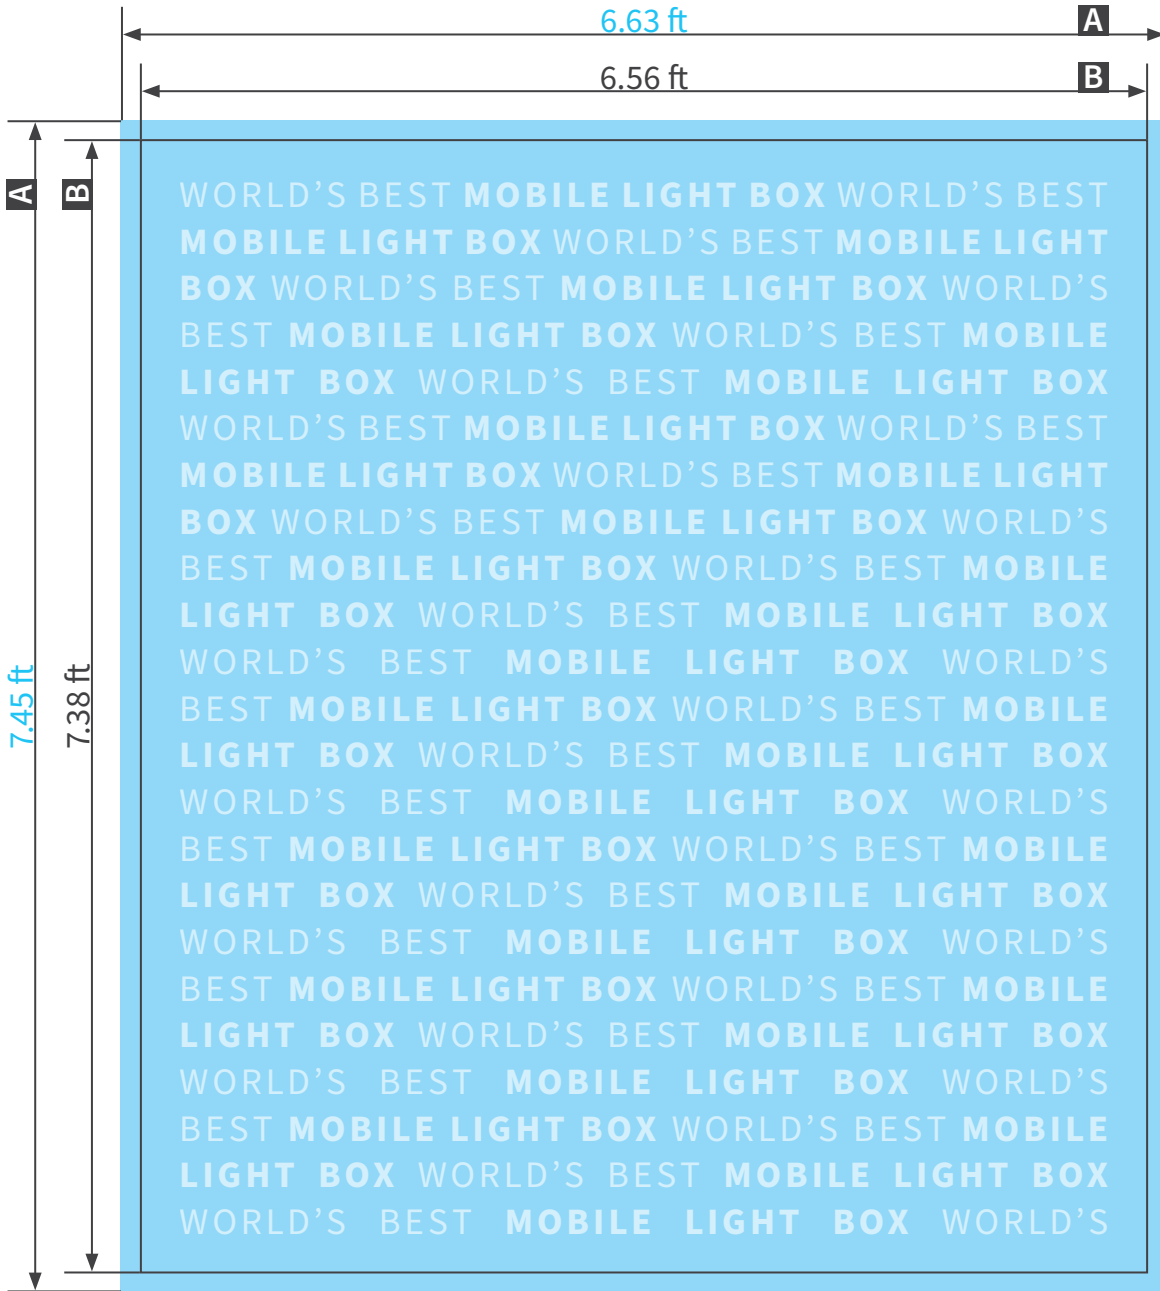

Mobile Light Box

6.56x7.38 ft

A = Artwork format
B = Finished format

Bleed (x): **0.39 in**

Safety distance (z): **1.18 in**

Artwork Requirements:

Format: PDF or TIF

Minimum resolution: 100 ppi (for scale 1 to 1)

Remove crops and all extra markings before saving file

**This file is for informational purposes only and is not to scale.*

WORLD'S BEST MOBILE LIGHT BOX