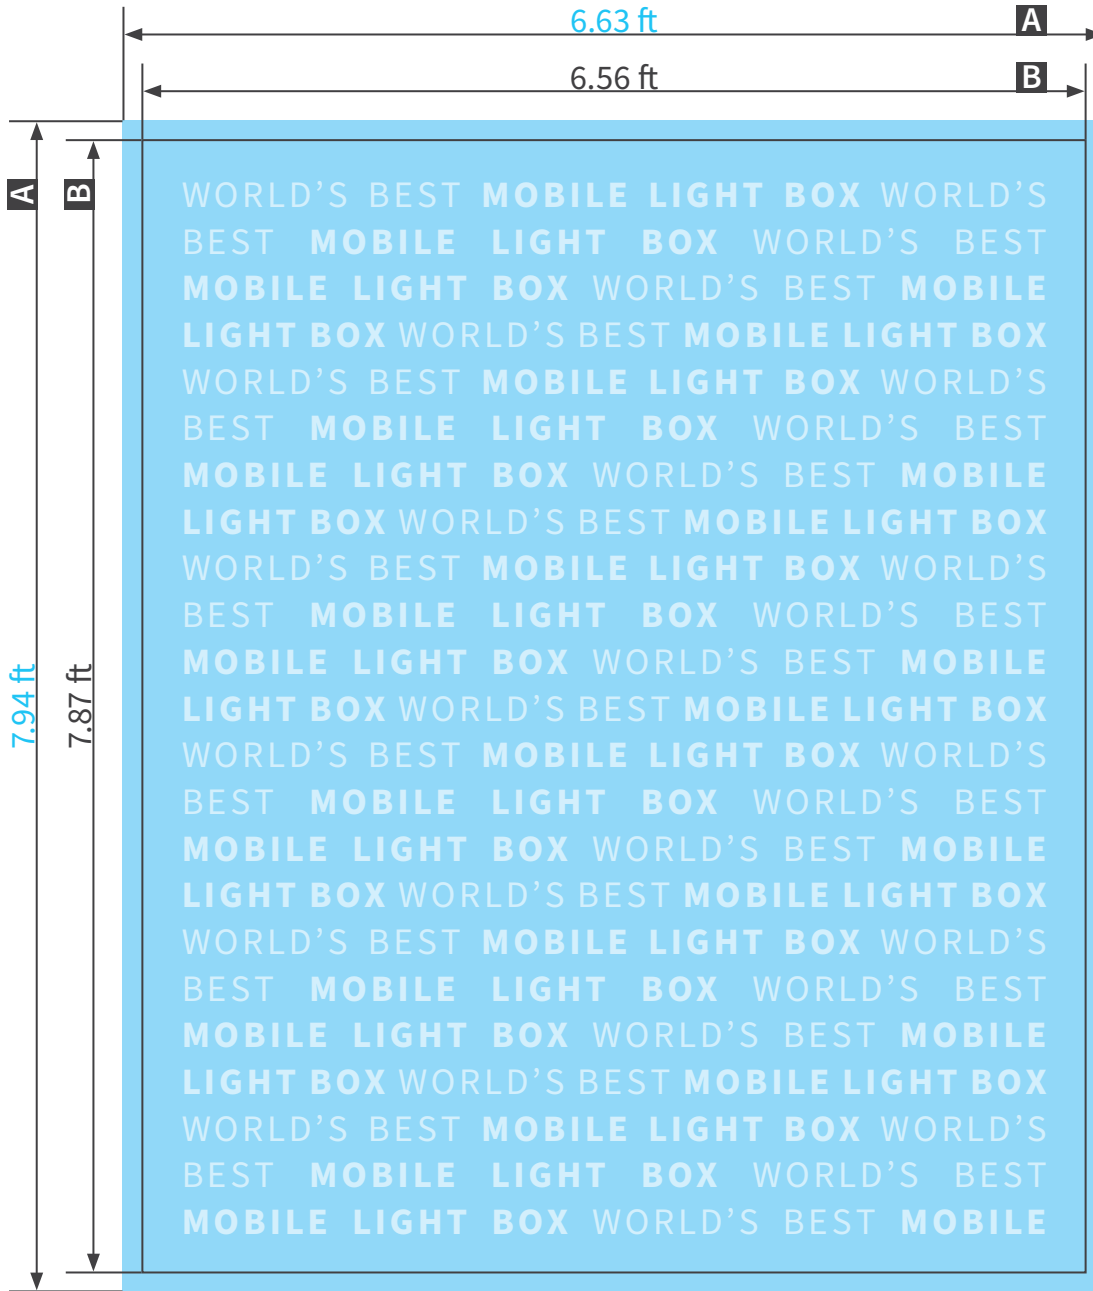

Mobile Light Box

6.56x7.87 ft

A = Artwork format
B = Finished format

Artwork Requirements:

Format: PDF or TIF

Minimum resolution: 100 ppi (for scale 1 to 1)

Remove crops and all extra markings before saving file

Bleed (x): **0.39 in**

Safety distance (z): **1.18 in**

**This file is for informational purposes only and is not to scale.*

WORLD'S BEST MOBILE LIGHT BOX