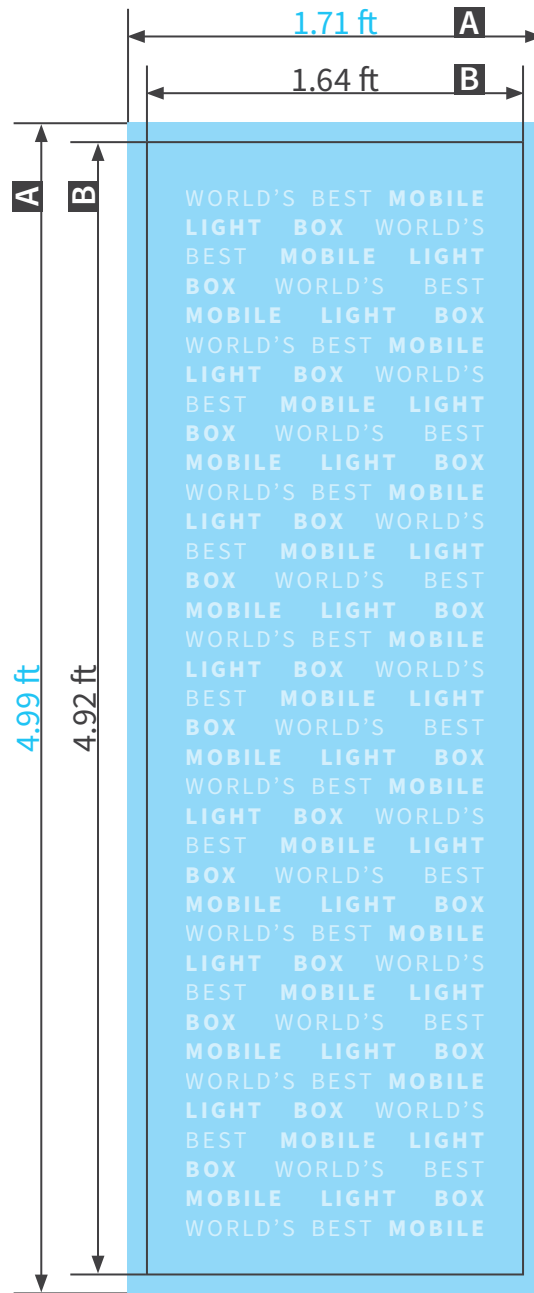

Mobile Light Box

1.64x4.92 ft

A = Artwork format
B = Finished format

Bleed (x): **0.39 in**

Safety distance (z): **1.18 in**

Artwork Requirements:

Format: PDF or TIF

Minimum resolution: 100 ppi (for scale 1 to 1)

Remove crops and all extra markings before saving file

**This file is for informational purposes only and is not to scale.*

WORLD'S BEST MOBILE LIGHT BOX